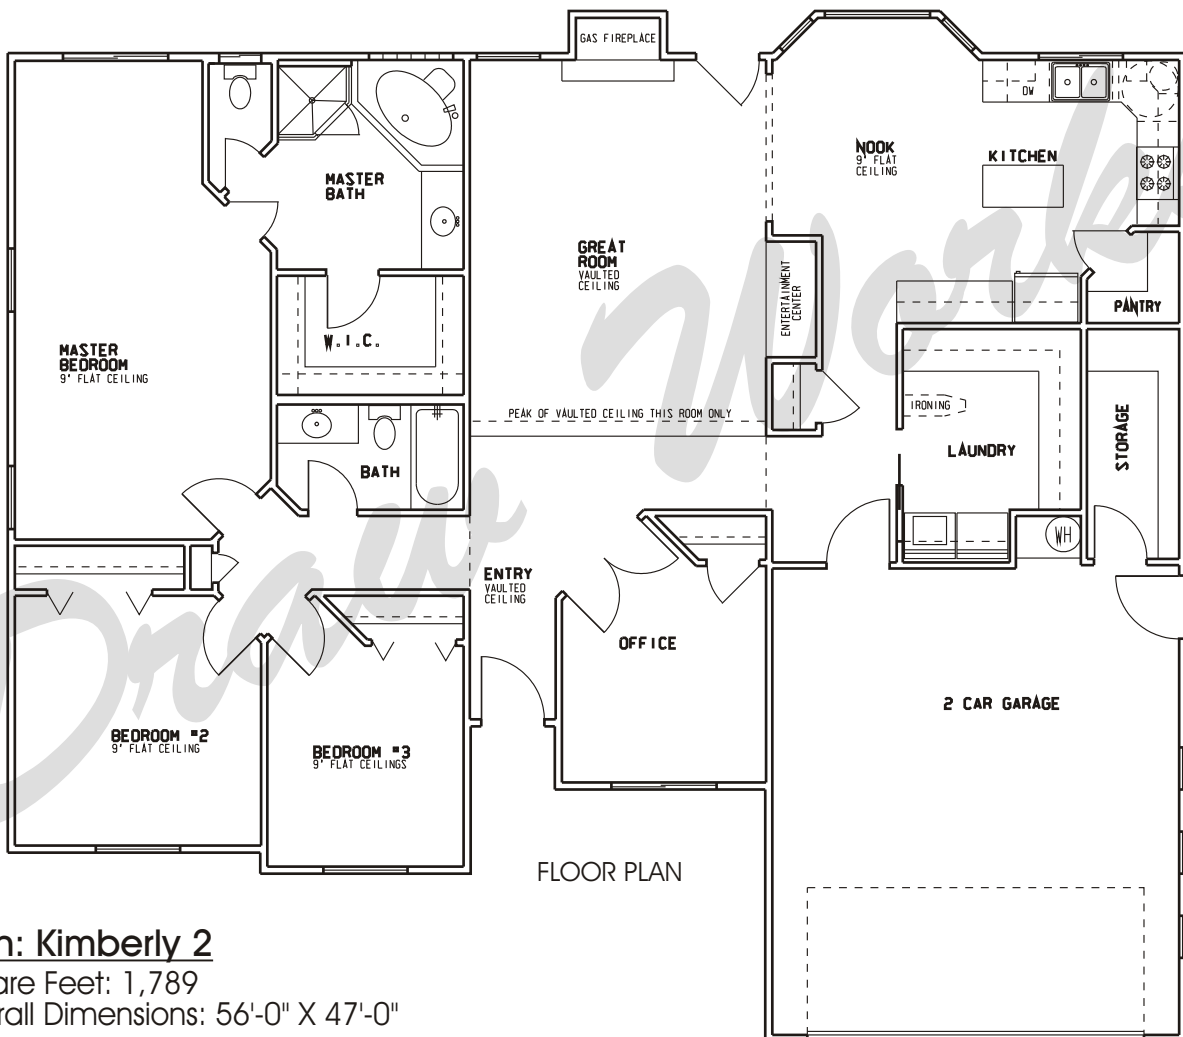

Draw Works

P.O. Box 3294 St. George, Utah 84771 (435)634-1450
www.thebesthomeplans.com

Plan: Kimberly 2

Square Feet: 1,789

Overall Dimensions: 56'-0" X 47'-0"

This plan is copyrighted by Draw Works and is protected under the copyright laws of the United States and may not be copied in any form. Draw Works will pursue prosecution of any violations.