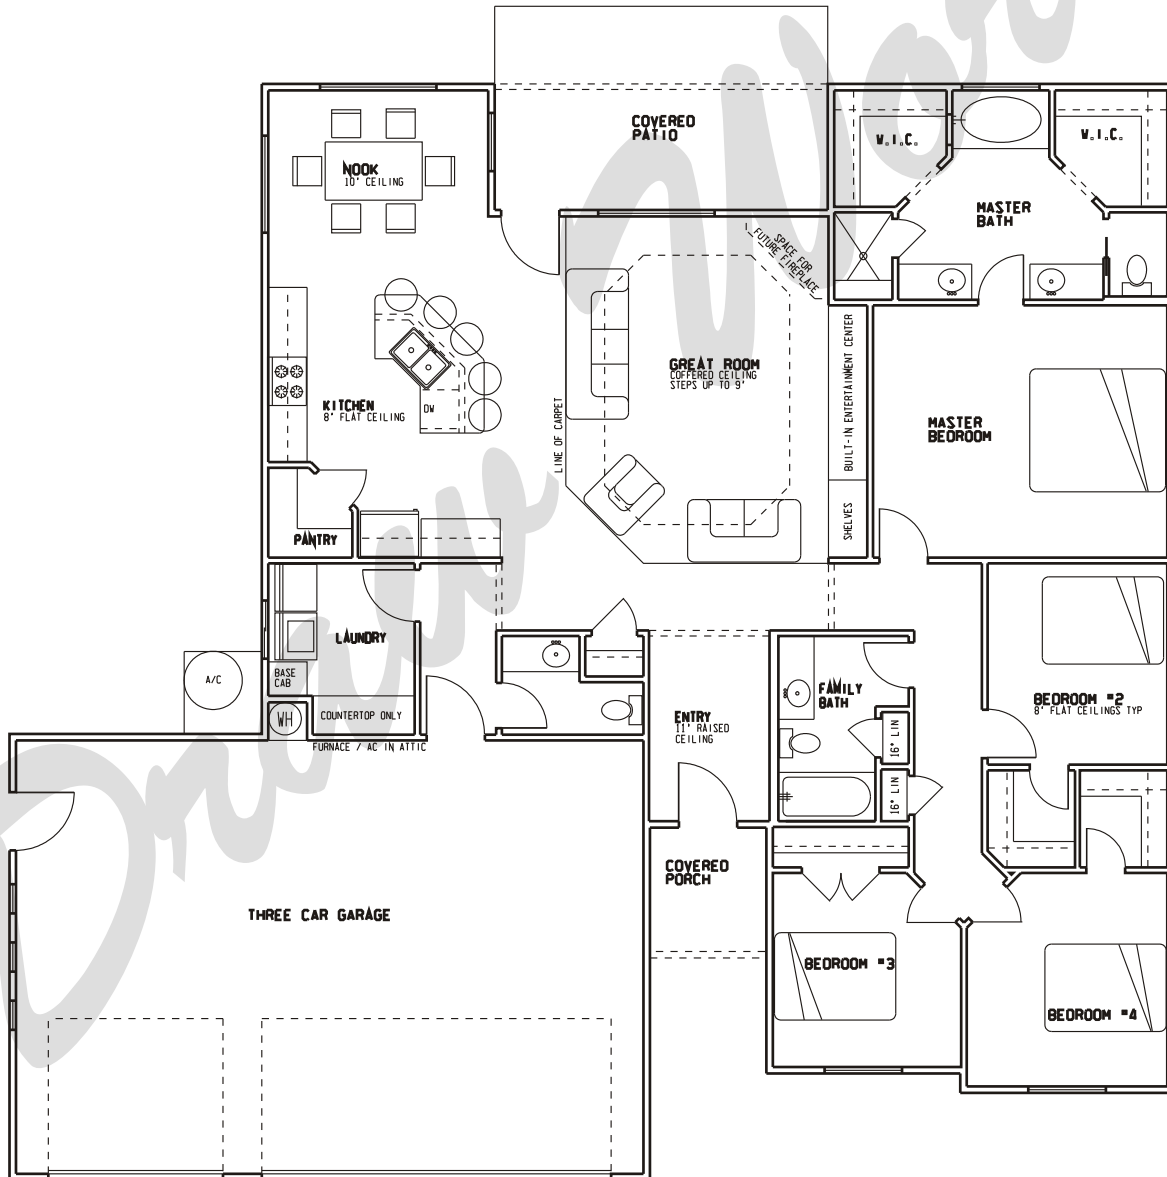

## Plan: Megan\_3

Square Feet: 1,879 Living Area

Overall Dimensions: 60'-0" X 60'-6"

This plan is copyrighted by Draw Works and is protected under the copyright laws of the United States and may not be copied in any form. Draw Works will pursue prosecution of any violations.